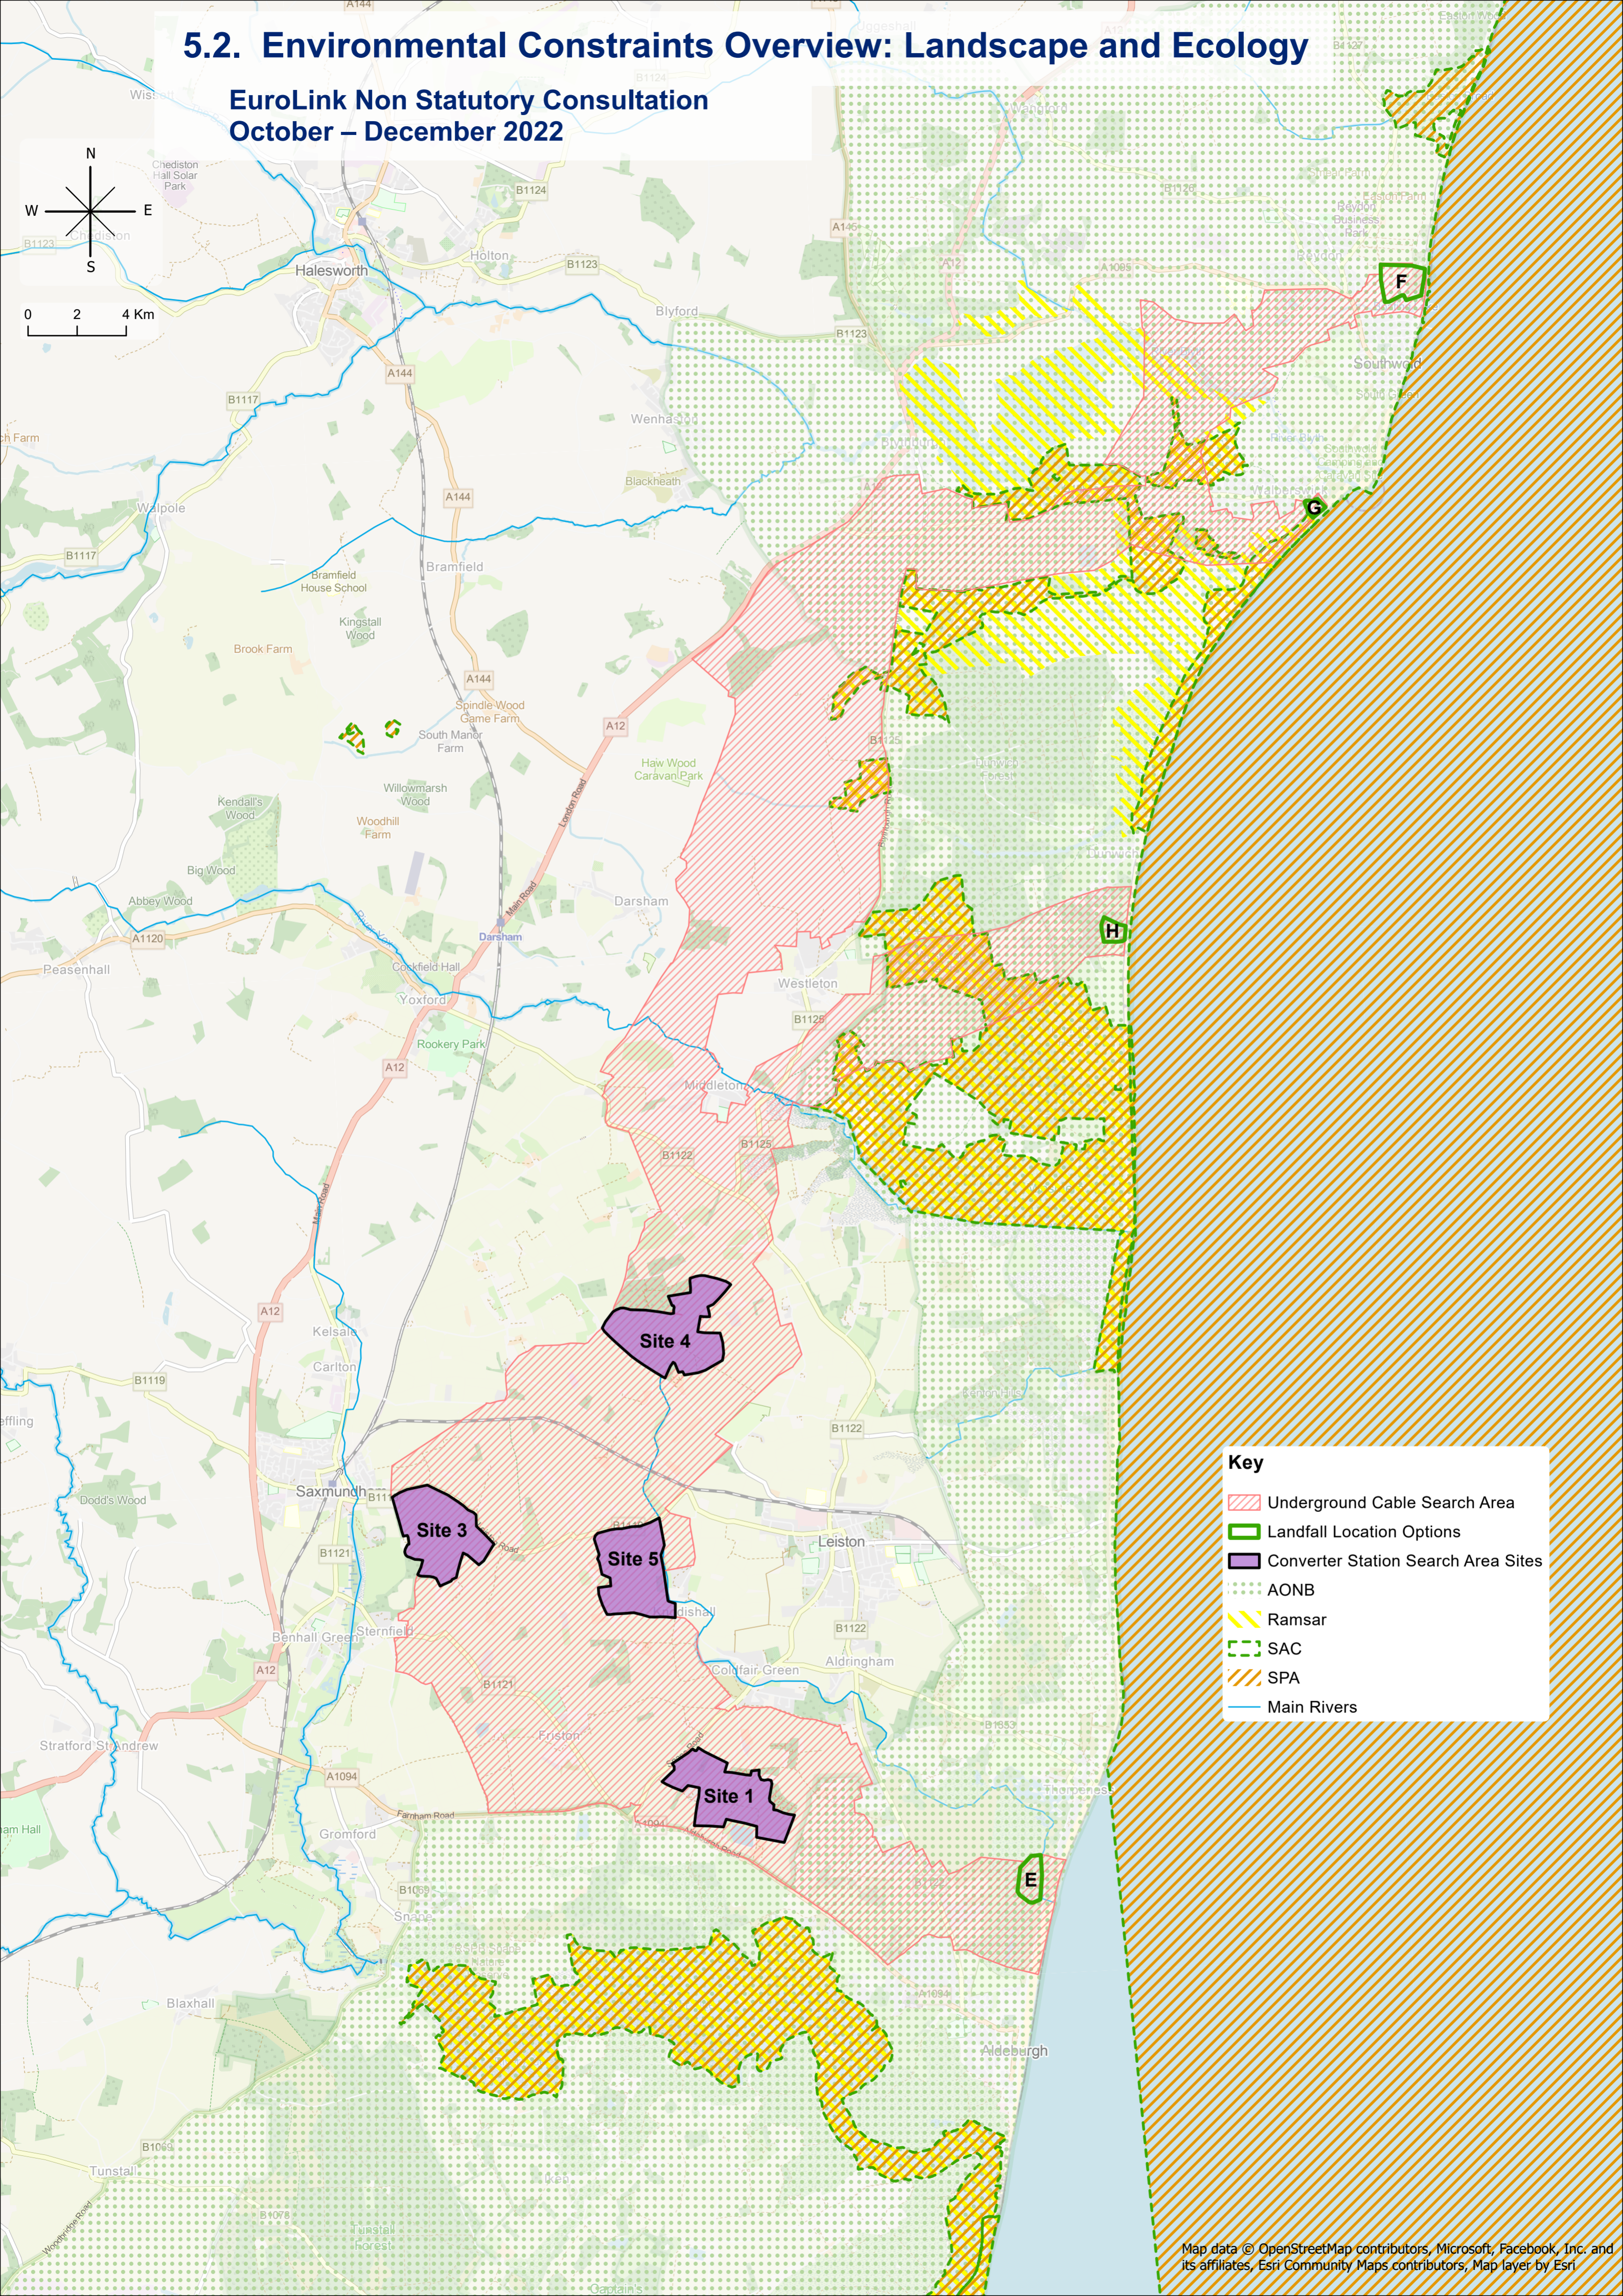

5.2. Environmental Constraints Overview: Landscape and Ecology

EuroLink Non Statutory Consultation
October – December 2022

Key

- Underground Cable Search Area
- Landfall Location Options
- Converter Station Search Area Sites
- AONB
- Ramsar
- SAC
- SPA
- Main Rivers