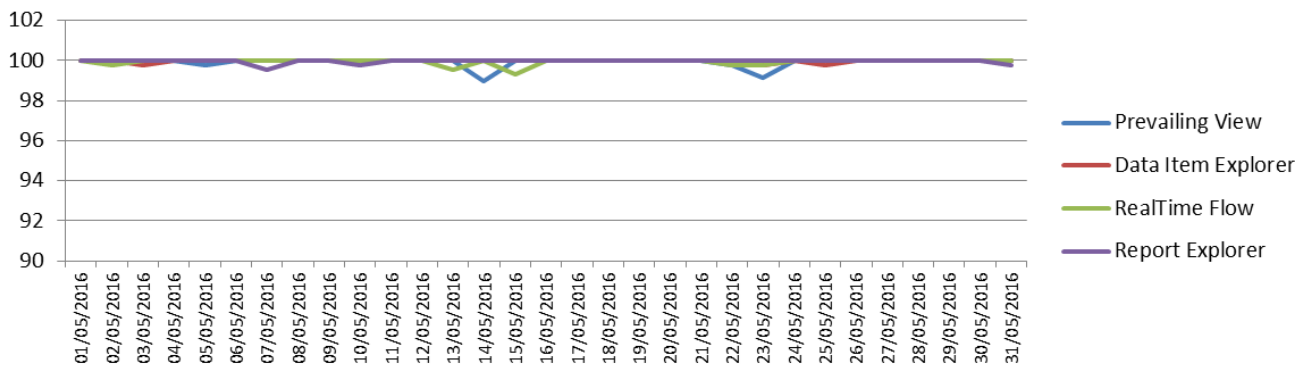

High-level Overview – May 2016

Page Load Speed Times - May 2016

API Hits - May 2016

MIPI Availability % - May 2016

Monthly Update:

No MIPI P2s occurred this month. Downgraded incident for Data not available on Prevailing View – this restored without intervention.