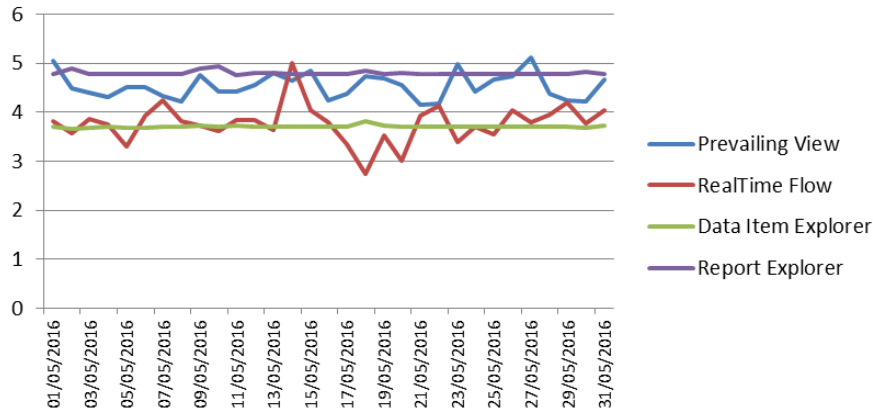

High-level Overview – May 2016

Page Load Speed Times - May 2016

API Hits - May 2016

MIPI Availability % - May 2016

Monthly Update:

No MIPI P2s occurred this month. Downgraded incident for Data not available on Prevailing View – this restored without intervention.