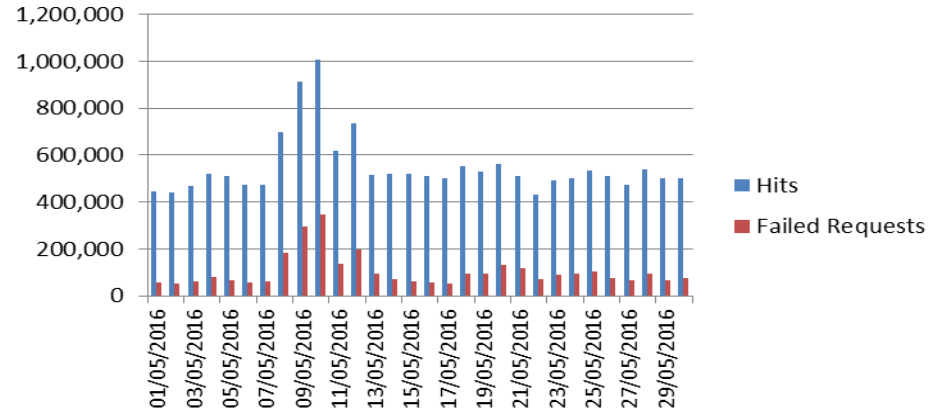

High-level Overview – May 2016

Page Load Speed Times - May 2016

API Hits - May 2016

MIPI Availability % - May 2016

Monthly Update:

No MIPI P2s occurred this month. Downgraded incident for Data not available on Prevailing View – this restored without intervention.