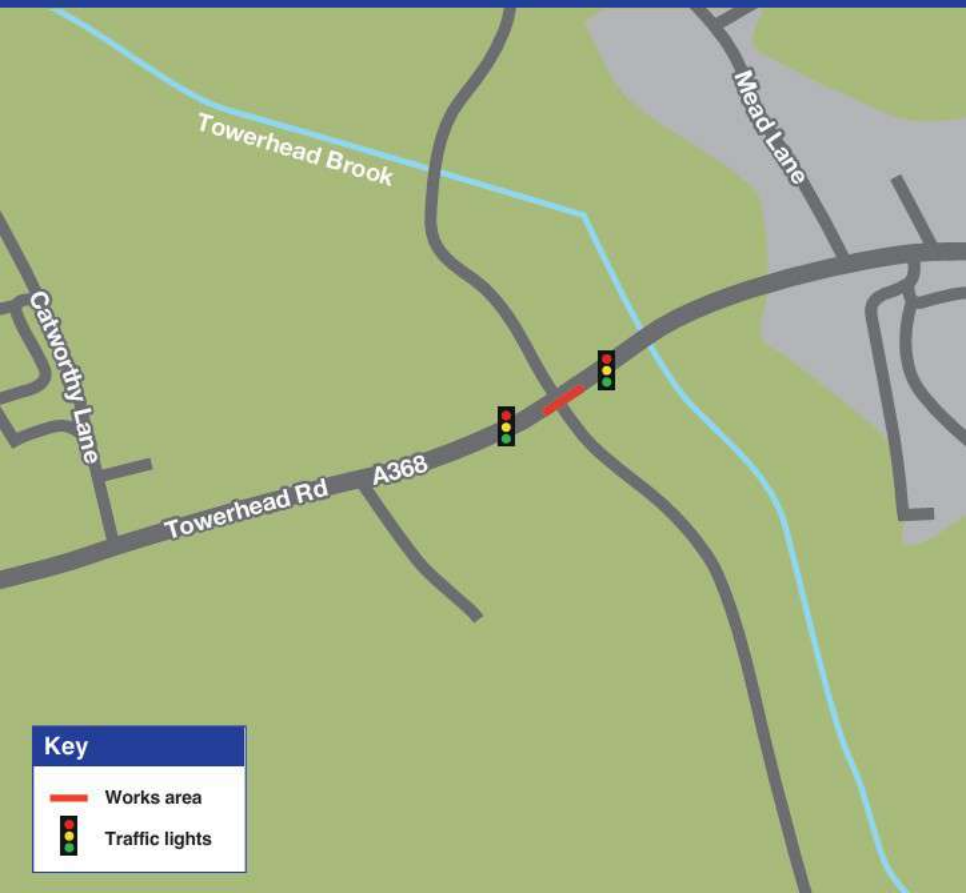

# Towerhead Road closure map

## Key

-  Works area
-  Traffic lights