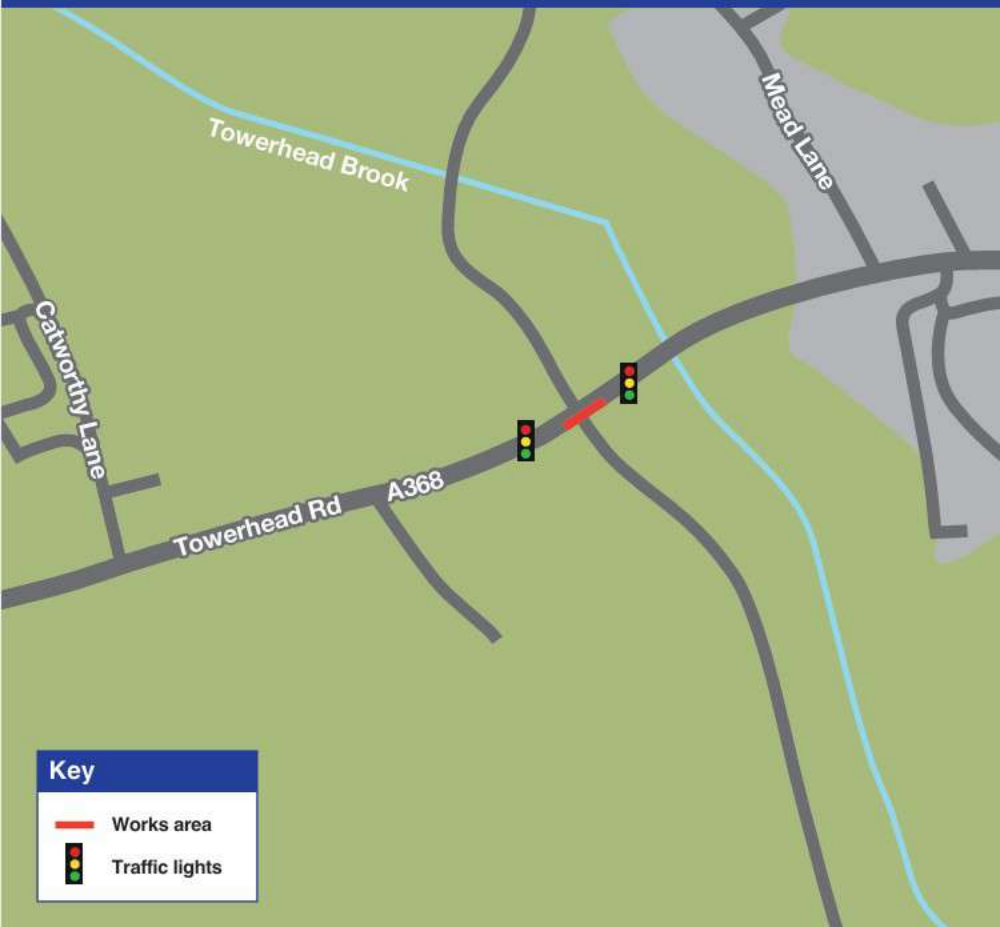

# Towerhead Road closure map

## Key

-  Works area
-  Traffic lights