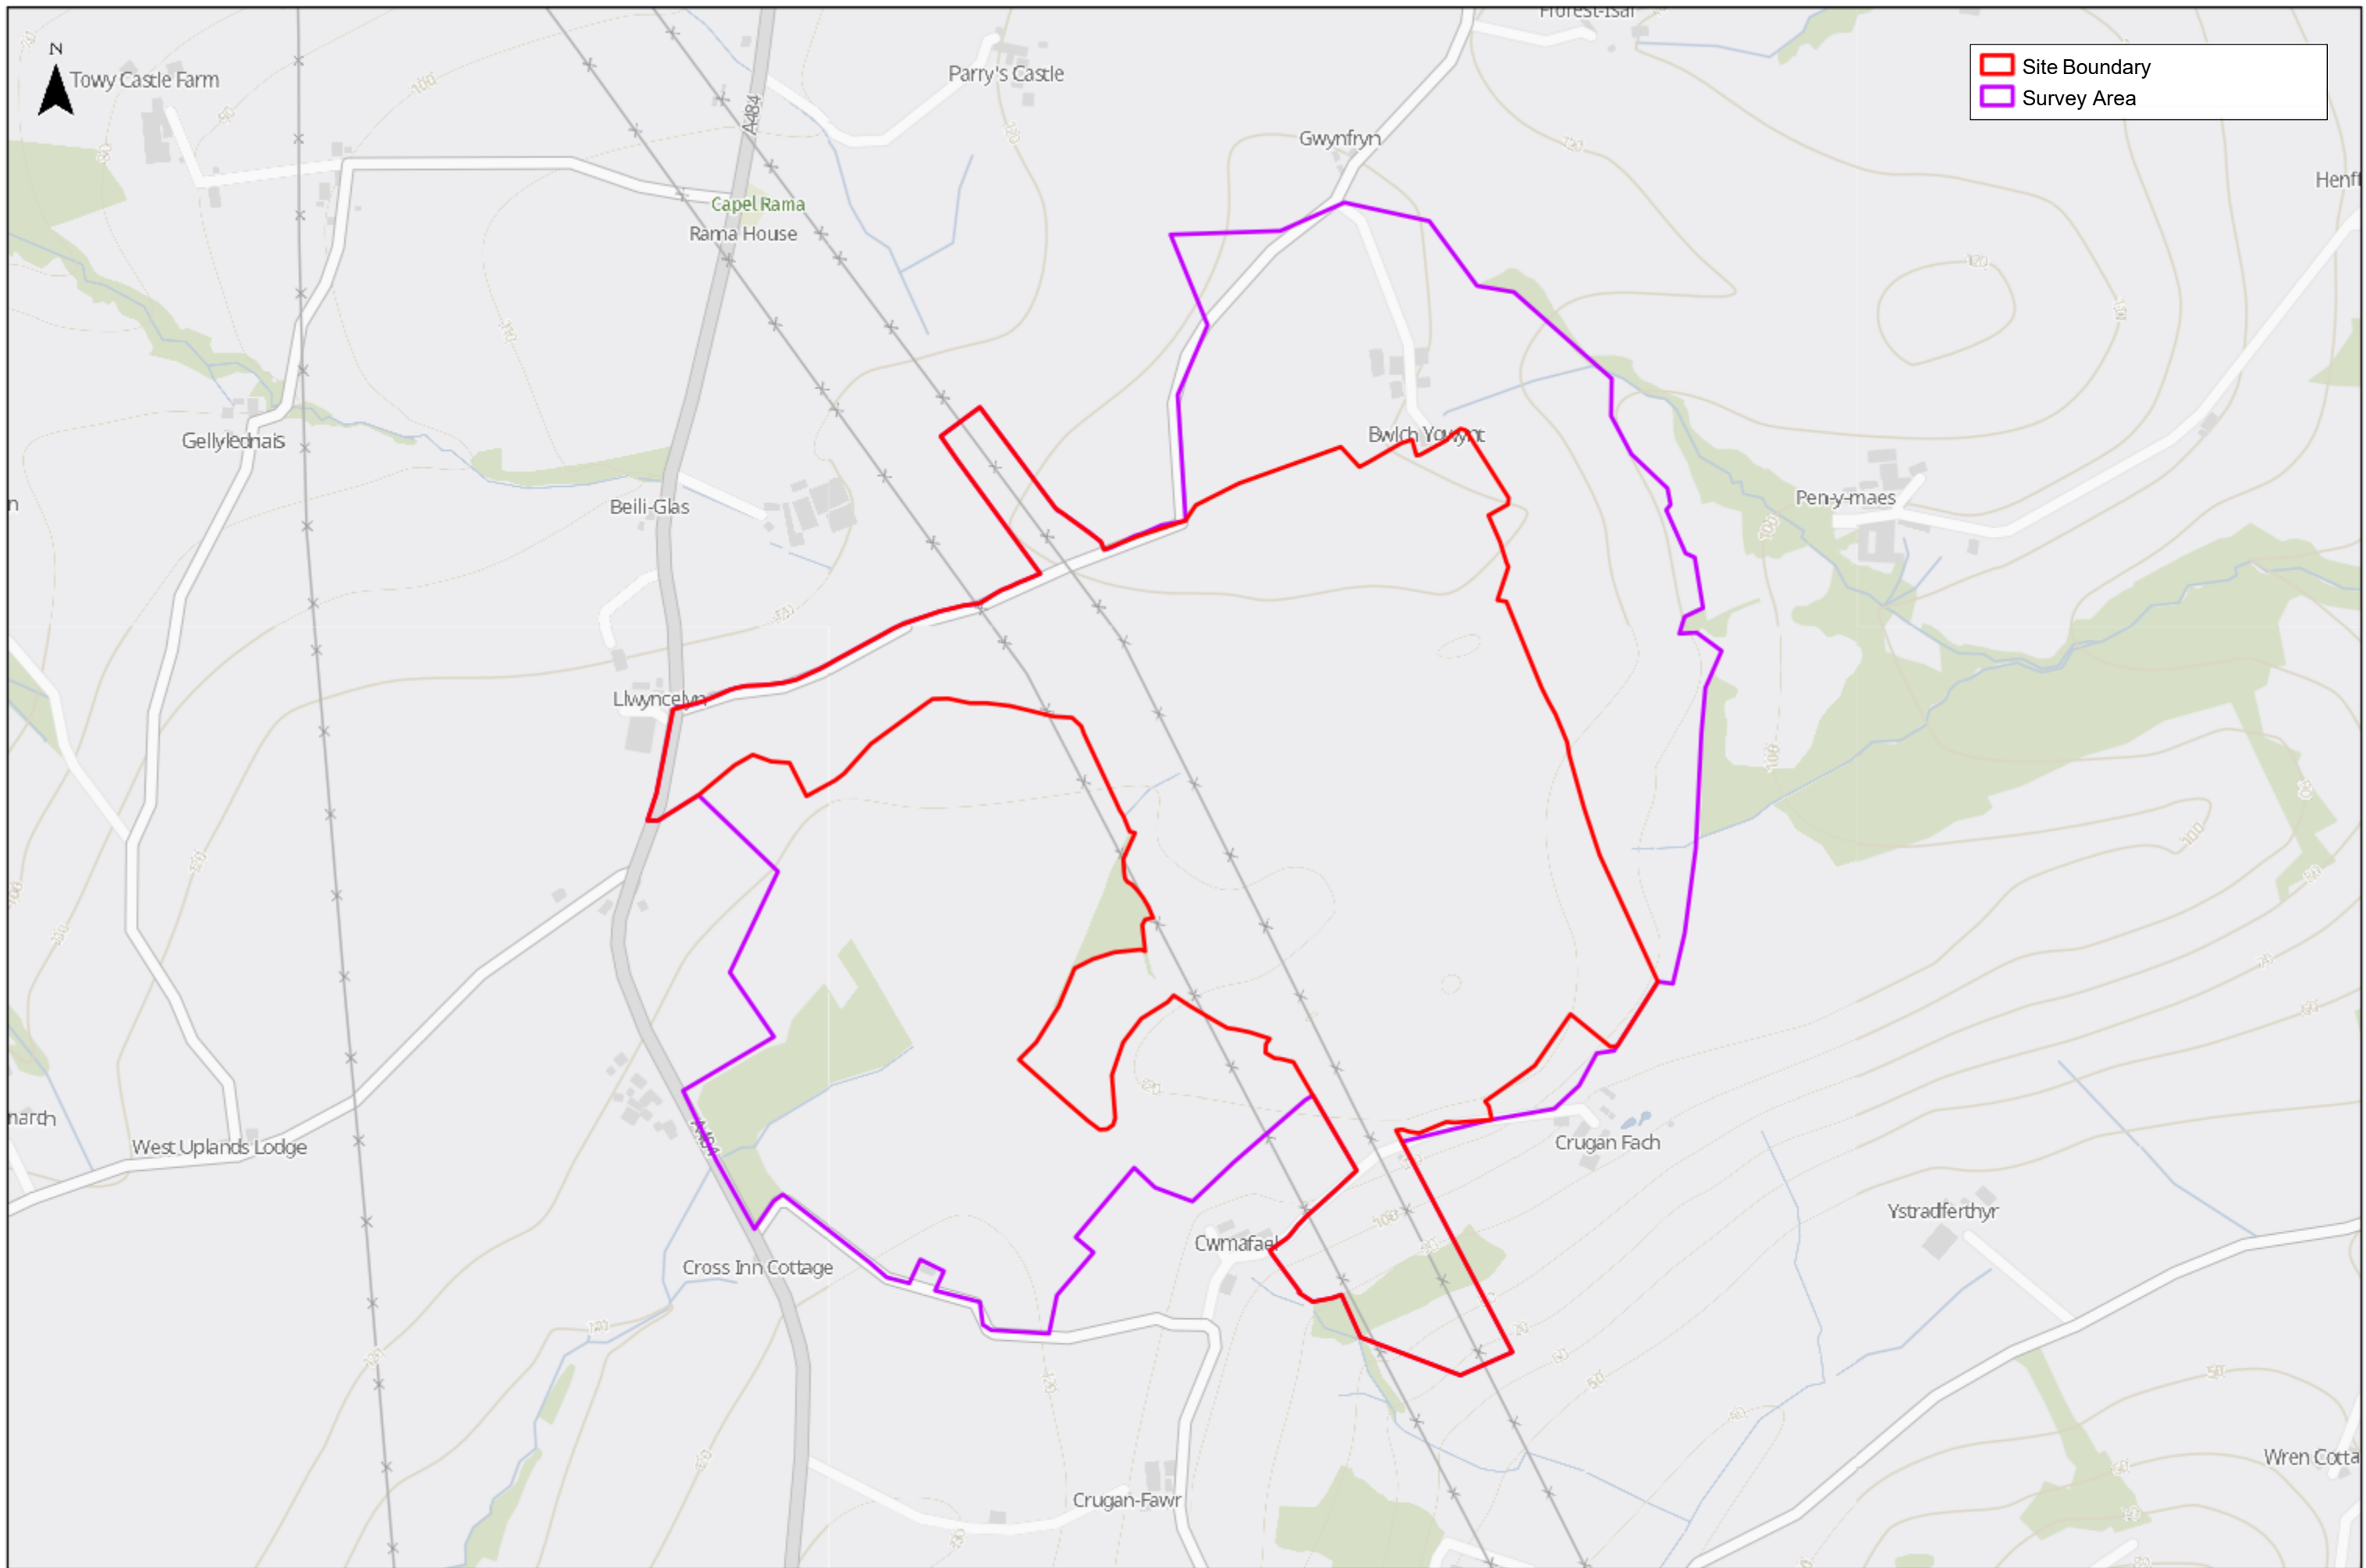

**Llandyfaelog Substation
Protected Species Walkover Report
– Site and Survey Area**

On behalf of **National Grid**
nationalgrid

Client
**National Grid
 Electricity
 Transmission**

Llandyfaelog Protected Species Walkover Report
 Site and Survey Area

0 350 700 m
 Contains data from OS Zoomstack
 Contains OS data © Crown Copyright and database right 2025

1:7,000 @ A3	Date: 07/10/2025
Drawn: MJ Figure: 1	Checked: JHM Rev: 01