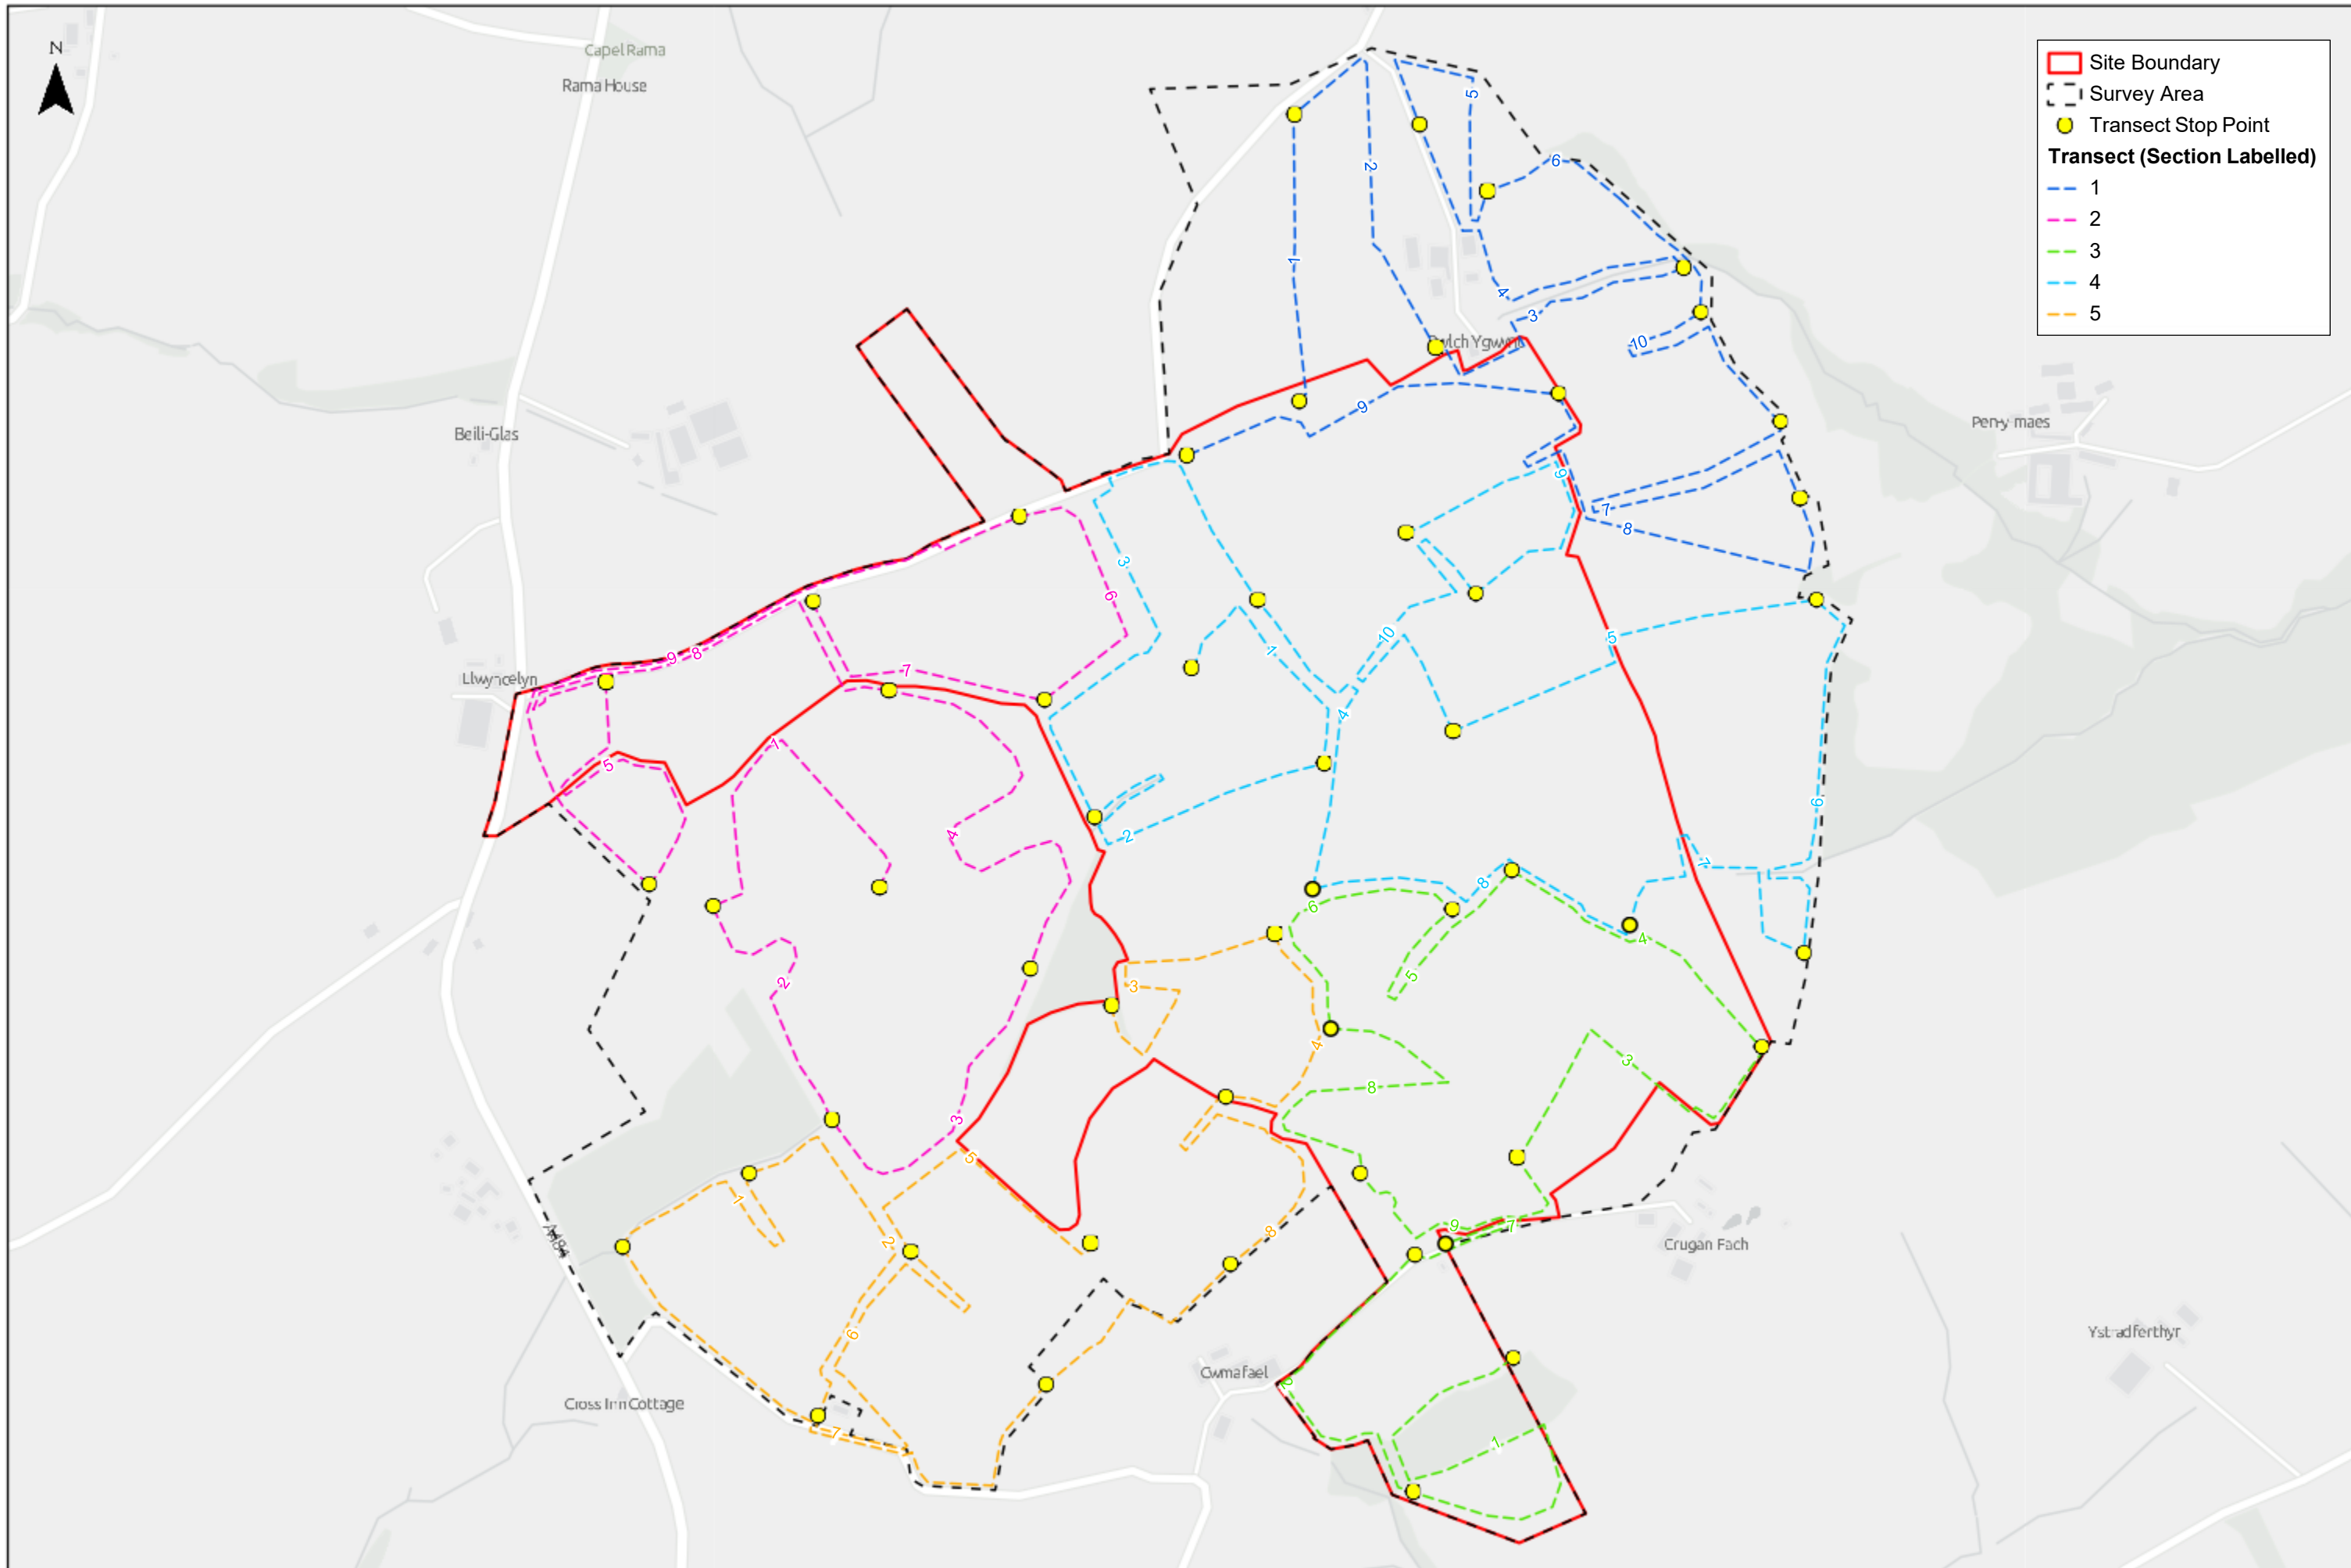

Llandyfaelog Substation
Night-time Bat Walkover Transect
Routes – May 2025

On behalf of **National Grid**
nationalgrid

Site Boundary
 Survey Area
 Transect Stop Point
Transect (Section Labelled)
 1
 2
 3
 4
 5