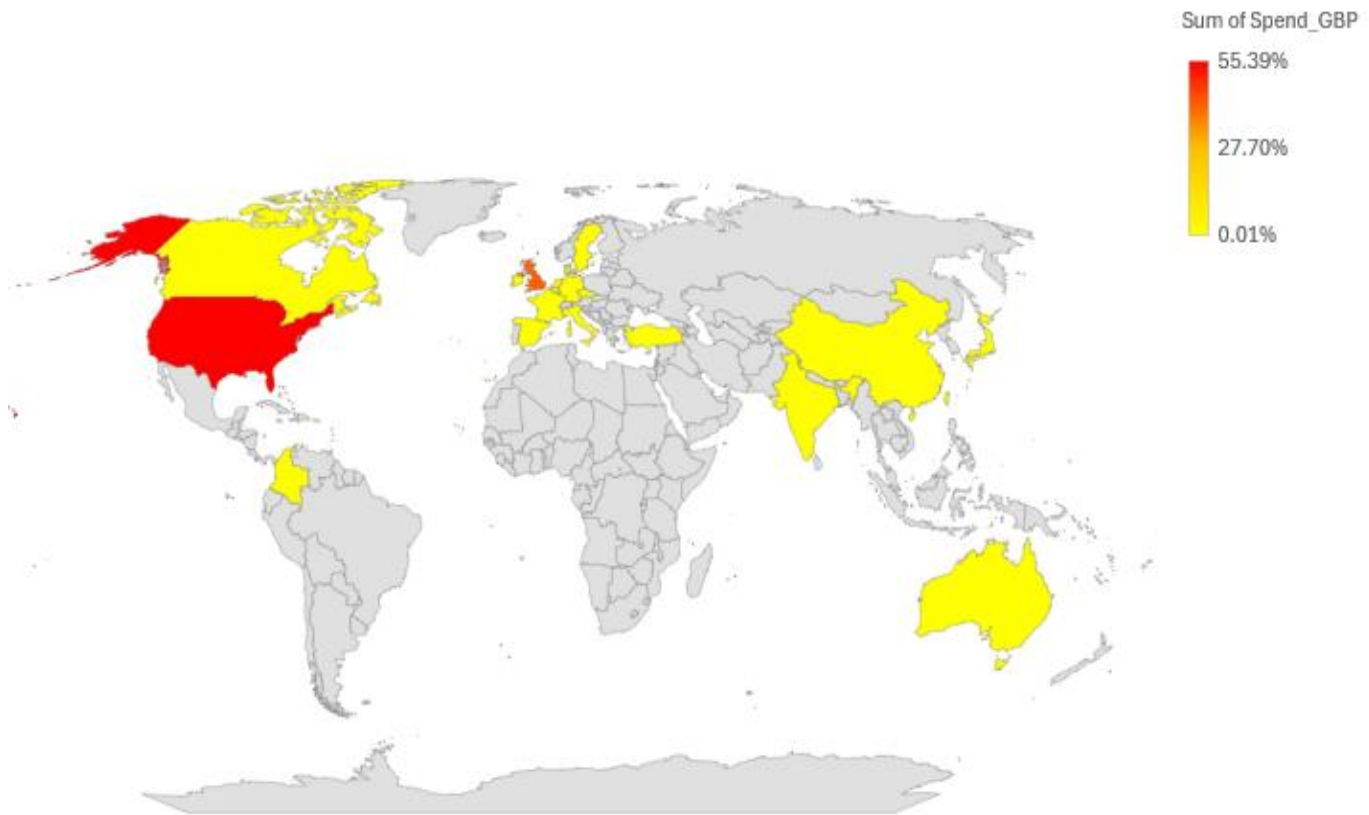

National Grid - Information about our suppliers

Information about our suppliers

Top 10 Tier 1 Countries based on spend (Feb 24 – Jan 25)

Excludes Rhode Island Business, Gas Transmission Business, and
Non-Procurement Influenced Spend.

Country	Percentage of Spend
United States	55.39%
United Kingdom	41.87%
India	0.52%
Colombia	0.48%
Canada	0.33%
Germany	0.33%
Ireland	0.28%
Bahrain	0.19%
Belgium	0.12%
Luxembourg	0.08%

Tier 1 Supplier spend (£1m+) by geographical location

Tier 1 Suppliers by Spend

Top 25 suppliers accounting for 37% of our global supplier spend (Spend data includes Feb24-Jan25)

We spend over £9.07bn with our global suppliers annually and 37% of this spend is with the following 25 organizations