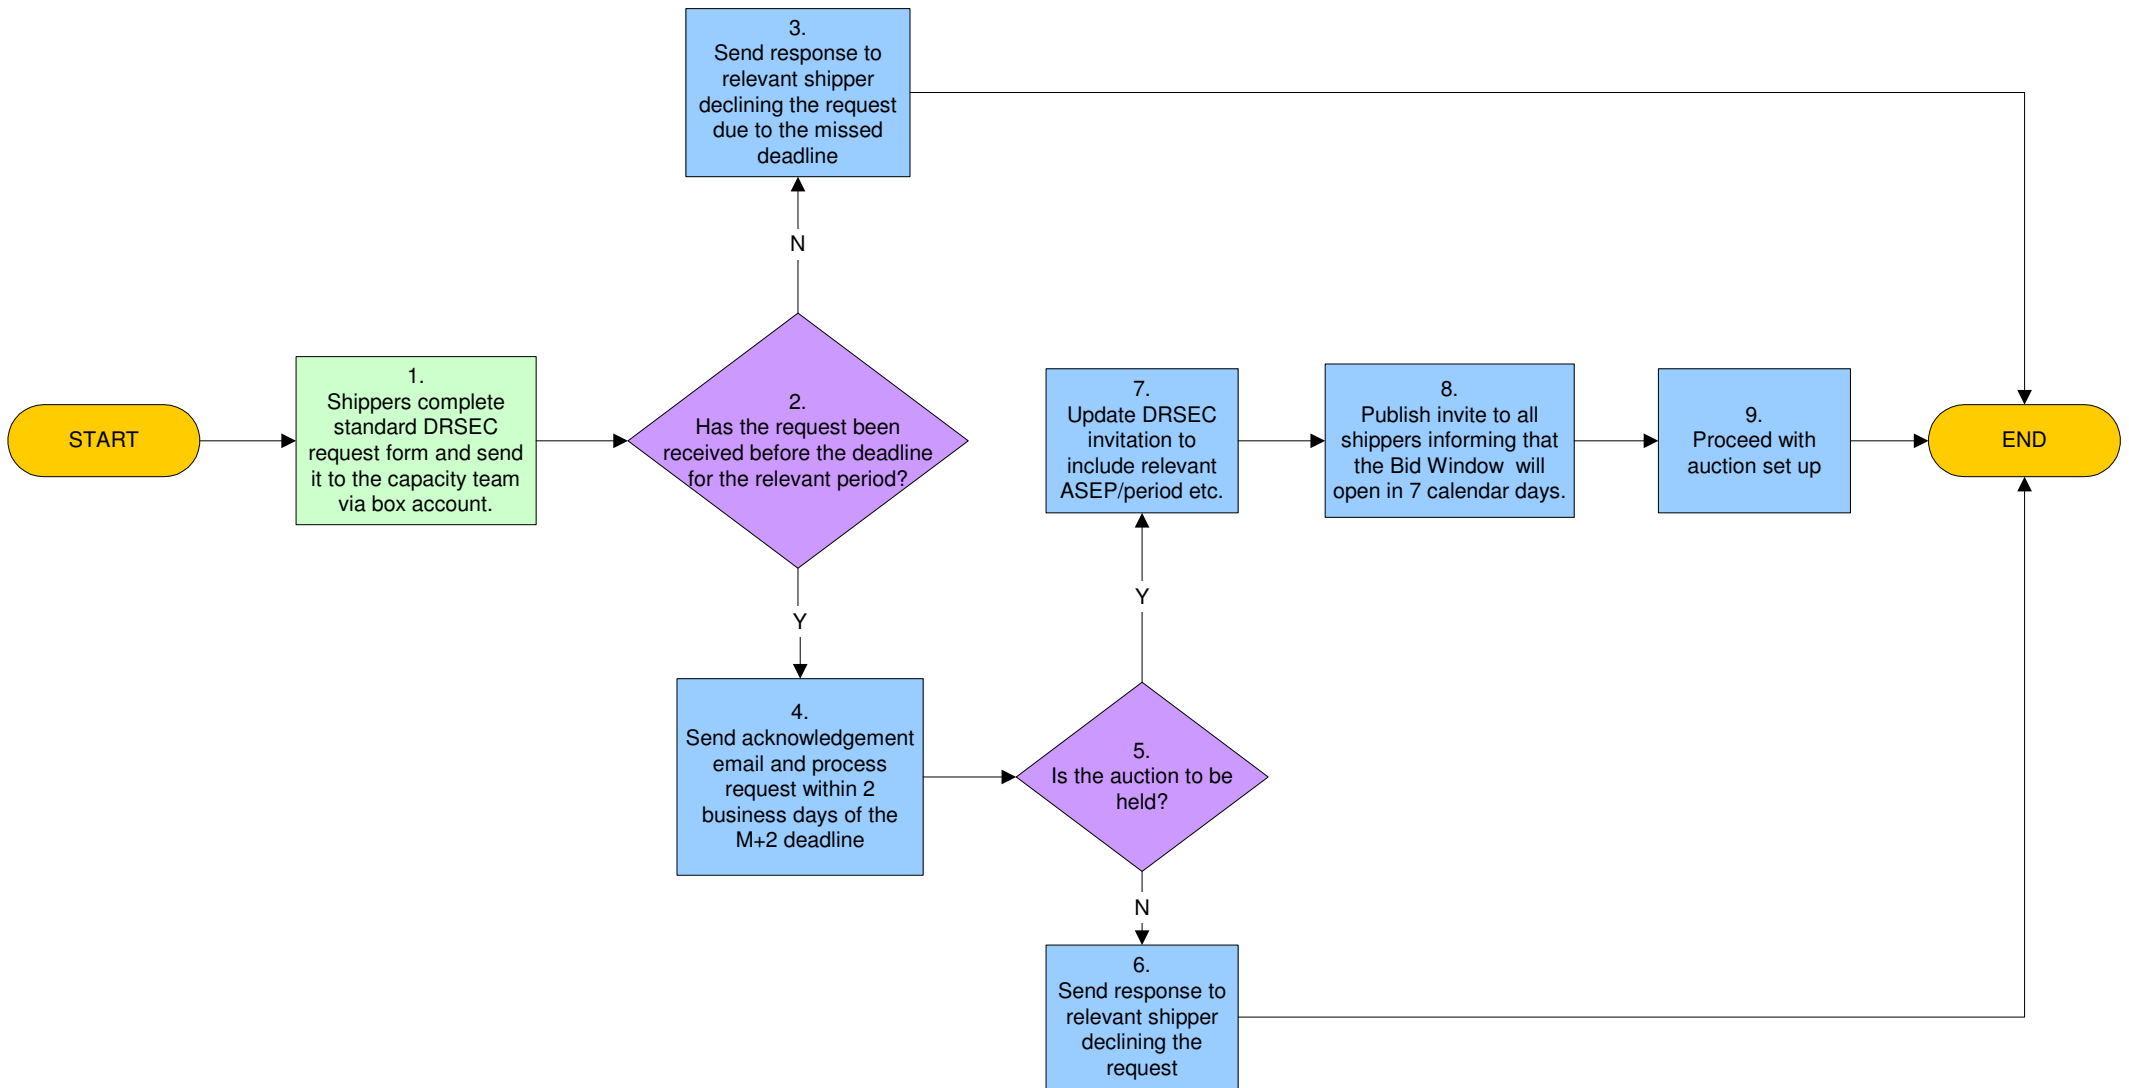

Long Term DRSEC Auction Request Process Flow Diagram

Key

= Capacity Team Action

= Shipper Action